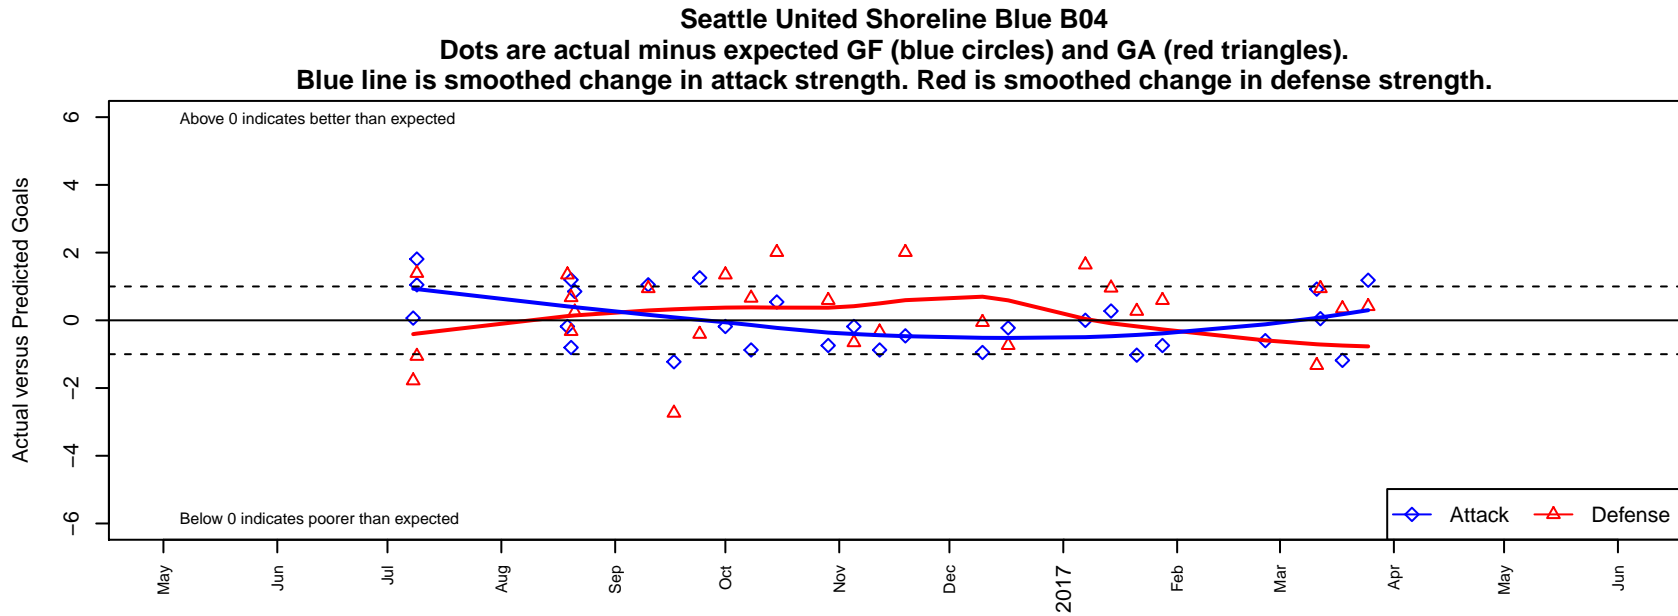

Seattle United Shoreline Blue B04

Seattle United Regional
 Shoreline, WA
 B04 total strength=840
 attack=1.49 defense=0.89
 fall league = NPSL Div 1 (04) U13
 spr league = Spr NPSL (04) Div 1 U13

alt names used:
 Seattle United SH B04 Blue
 Seattle United Shoreline B04 Blue
 Seattle United Shoreline B04 Blue
 Seattle United SH B04 Blue
 Seattle United SH B04 Blue

Venues played:
 2016 Seattle United Cup BU13 Gold
 2016 Xtreme Cup BU13 Gold
 2016 NPSL Division 1 (04) U13
 2016 Founders Cup B04 Div A
 2016 Spr NPSL (04) Division 1 U13

**attack and defense variance (black dot)
relative to other teams
and top 10 in region**