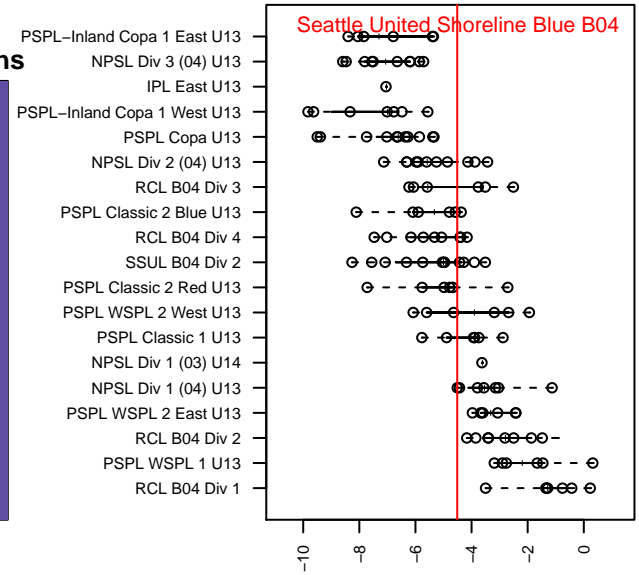

**attack and defense rating
relative to others at age
and all opponents in last 13 months**